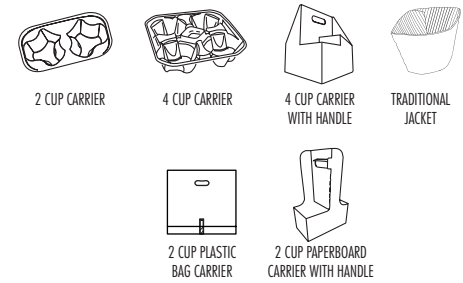

CUP ACCESSORIES

Custom Printing Available
Order Minimum 30 Cases/Size
Lead Time 8-10 Weeks
One Time Set-up Fee Applies

Material Recycled Paper (Jacket & Carrier), Plastic (Carrier)
Sizes One Size (Jacket), 2 Cup w/Tray, 4 Cup w/Tray, 2 Cup w/Handle (Carrier), 4 Cup w/Handle (Carrier), 2 Cup Plastic Bag Carrier
Designs Kraft, Pink, Clear

Our Karat[®] cup accessories are made from recyclable materials, making them eco-friendly and great for the environment. Our cup jackets are a great solution for handling both hot and cold beverages. Our innovative tulip-shaped design (US Patent No. 6986438) features four slit cut-outs for the ideal tight fit on any cup. Our plastic cup carriers are the affordable solution for cafés and restaurants. The molded fiber cup carriers are sturdy for reliable transportation of beverages and snacks. Both our cup jackets and carriers are fully recyclable.