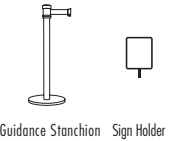

GUIDANCE STANCHION

Sizes 38" steel, 78" Belt
Colors Silver or Black steel, Black steel

Easily regulate foot trac for your business or event with Karat[®] 38" Guidance Stanchion in either black or silver steel. The 78" retractable polyester belt make it simple to setup or take down as needed. These Guidance Stanchions are the ideal line management solution and crowd barrier protection.

ITEM#	DESCRIPTION	CASE DIMENSIONS				WEIGHT		PALLET CONFIGURATION			PACKAGING				UPC CODE
		LENGTH (INCHES)	WIDTH (INCHES)	HEIGHT (INCHES)	CASE CUBE (CU. FT)	GROSS WEIGHT (LBS)	NET WEIGHT (LBS)	CASES/ TIERS	TIERS/ PALLETS	PALLET CONFIG.	COUNT PER SLEEVE	SLEEVES PER CASE	CASE (PCS/ CASE)	PIECE	
GS-GS3878B	Karat 38" Black Guidance Stanchion with 78" Black Retractable Belt	38.21	14.93	5.50	1.82	30.86	26.45	3	8	24	2	1	2	-	810009917458
GS-GS3878S	Karat 38" Silver Guidance Stanchion with 78" Black Retractable Belt	38.21	14.93	5.50	1.82	30.86	26.45	3	10	39	2	1	2	-	810009917571
GS-GSS01	Karat 8.5" x 11" Guidance Stanchion Sign Holder (Black)	15.16	9.06	0.95	0.08	1.10	0.84	5	5	25	-	-	-	25	810009917724