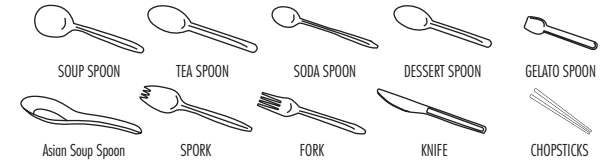

UTENSILS CONT.

Material Plastic PS, Translucent Plastic PP
Weight Medium, Medium-Heavy, Heavy, Extra Heavy
Colors White, Black, Blue, Green, Orange, Pink, Red, Yellow and Special Order

Karat® utensils are made from premium plastic and are widely used for appetizers, soups, salads, entrees, dessert and more.

ITEM#	DESCRIPTION	WEIGHT	CASE DIMENSIONS				WEIGHT		PALLET CONFIGURATION			PACKAGING			UPC CODE
			LENGTH (INCHES)	WIDTH (INCHES)	HEIGHT (INCHES)	CASE CUBE (CU. FT)	GROSS WEIGHT (LBS)	NET WEIGHT (LBS)	CASES/ TIERS	TIERS/ PALLETS	PALLET CONFIG.	SLEEVES PER CASE	COUNT PER SLEEVE	CASE (PCS/ CASE)	
U2020B	PS Fork (Black)	Extra Heavy	14.50	9.75	8.25	0.67	11.44	10.56	12	7	84	10	100	1,000	877183004213
U2020C	PS Fork (Clear)	Extra Heavy	14.50	9.75	8.25	0.67	11.44	10.56	12	7	84	10	100	1,000	815812011812
U2020W	PS Fork (White)	Extra Heavy	14.50	9.75	8.25	0.67	11.44	10.56	12	7	84	10	100	1,000	877183000697
U2021B	PS Knife (Black)	Extra Heavy	13.00	7.75	8.25	0.48	12.54	11.66	18	7	126	10	100	1,000	877183004237
U2021C	PS Knife (Clear)	Extra Heavy	13.00	7.75	8.25	0.48	12.54	11.66	18	7	126	10	100	1,000	815812011836
U2021W	PS Knife (White)	Extra Heavy	13.00	7.75	8.25	0.48	12.54	11.66	18	7	126	10	100	1,000	877183000710
U2022B	PS Soup Spoon (Black)	Extra Heavy	12.25	7.25	10.38	0.49	10.12	9.24	20	5	100	10	100	1,000	877183004251
U2022W	PS Soup Spoon (White)	Extra Heavy	12.25	7.25	10.38	0.49	10.12	9.24	20	5	100	10	100	1,000	877183004091
U2023B	PS Tea Spoon (Black)	Extra Heavy	13.38	8.63	9.50	0.63	12.76	11.66	18	6	108	10	100	1,000	877183004275
U2023C	PS Tea Spoon (Clear)	Extra Heavy	13.38	8.75	9.25	0.63	12.76	11.66	18	6	108	10	100	1,000	815812011850
U2023W	PS Tea Spoon (White)	Extra Heavy	13.25	8.75	9.50	0.63	12.76	11.66	18	6	108	10	100	1,000	877183001151
U2030B	PP Fork (Black)	Extra Heavy	13.25	9.50	7.75	0.56	10.56	9.24	12	7	84	100	10	1,000	877183005364
U2030 (Orange)	PP Fork (Orange)	Extra Heavy	12.88	9.63	7.75	0.56	10.56	9.24	18	7	126	10	100	1,000	815812011140
U2030W	PP Fork (White)	Extra Heavy	15.13	10.88	8.00	0.56	10.56	9.90	12	7	84	10	100	1,000	877183005371
U2031B	PP Utensils Knife (Black)	Extra Heavy	13.50	7.50	8.00	0.47	11.66	10.12	18	7	126	10	100	1,000	877183005388
U2031 (Orange)	PP Knife (Orange)	Extra Heavy	13.50	7.50	8.00	0.47	11.66	10.12	18	7	126	10	100	1,000	815812017937
U2031W	PP Knife (White)	Extra Heavy	13.00	8.25	7.50	0.47	13.64	12.76	18	7	126	10	100	1,000	877183005395
U2032B	PP Utensils Soup Spoon - Bulk Pack (Black)	Extra Heavy	12.50	8.25	10.00	0.60	10.78	9.90	18	6	108	10	100	1,000	877183005401
U2032W	PP Soup Spoon (White)	Extra Heavy	12.50	8.25	10.00	0.60	10.78	9.90	18	6	108	10	100	1,000	877183005418
U2033B	PP Utensils Tea Spoon (Black)	Extra Heavy	12.75	8.50	8.25	0.53	10.00	8.80	18	7	126	10	100	1,000	877183005425