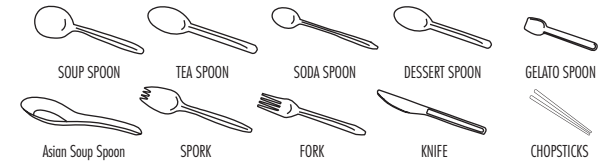

UTENSILS CONT.

Material Plastic PS, Translucent Plastic PP
Weight Medium, Medium-Heavy, Heavy, Extra Heavy
Colors White, Black, Blue, Green, Orange, Pink, Red, Yellow and Special Order

Karat® utensils are made from premium plastic and are widely used for appetizers, soups, salads, entrees, dessert and more.

ITEM#	DESCRIPTION	WEIGHT	CASE DIMENSIONS				WEIGHT		PALLET CONFIGURATION			PACKAGING			UPC CODE
			LENGTH (INCHES)	WIDTH (INCHES)	HEIGHT (INCHES)	CASE CUBE (CU. FT)	GROSS WEIGHT (LBS)	NET WEIGHT (LBS)	CASES/ TIERS	TIERS/ PALLETS	PALLET CONFIG.	SLEEVES PER CASE	COUNT PER SLEEVE	CASE (PCS/ CASE)	
U9050	9" Bamboo Chopsticks (White)	TBA	11.4	9.8	16.4	1.06	20.50	19.54	16	4	64	50	20	1,000	814756022601