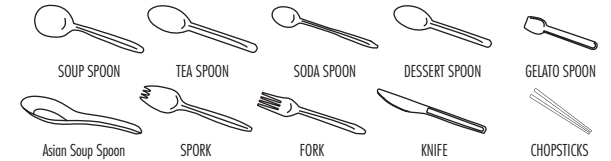

UTENSILS

Material Plastic PS, Translucent Plastic PP
Weight Medium, Medium-Heavy, Heavy, Extra Heavy
Colors White, Black, Blue, Green, Orange, Pink, Red, Yellow and Special Order

Karat[®] utensils are made from premium plastic and are widely used for appetizers, soups, salads, entrees, dessert and more.