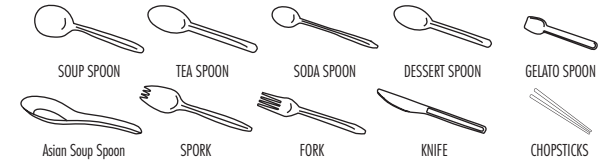

UTENSILS CONT.

Material Plastic PS, Translucent Plastic PP
Weight Medium, Medium-Heavy, Heavy, Extra Heavy
Colors White, Black, Blue, Green, Orange, Pink, Red, Yellow and Special Order

Karat® utensils are made from premium plastic and are widely used for appetizers, soups, salads, entrees, dessert and more.

ITEM#	DESCRIPTION	WEIGHT	CASE DIMENSIONS				WEIGHT		PALLET CONFIGURATION			PACKAGING			UPC CODE
			LENGTH (INCHES)	WIDTH (INCHES)	HEIGHT (INCHES)	CASE CUBE (CU. FT)	GROSS WEIGHT (LBS)	NET WEIGHT (LBS)	CASES/ TIERS	TIERS/ PALLETS	PALLET CONFIG.	SLEEVES PER CASE	COUNT PER SLEEVE	CASE (PCS/ CASE)	
U3520W	Wrapped PS Fork - Bulk Pack (White)	Heavy	15.13	10.50	9.50	0.64	12.57	11.46	12	6	72	1	1,000	1,000	815812019788
U3521B	Wrapped PS Knife - Bulk Pack (Black)	Heavy	13.75	8.50	9.50	0.64	12.57	11.46	15	6	72	1	1,000	1,000	815812019801
U3521W	Wrapped PS Knife - Bulk Pack (White)	Heavy	13.75	8.50	9.50	0.64	12.57	11.46	12	6	72	1	1,000	1,000	815812019825
U3522B	Wrapped PS Soup Spoon - Bulk Pack (Black)	Heavy	12.99	9.06	10.83	0.74	10.14	9.26	15	6	90	1	1,000	1,000	815812019849
U3522W	Wrapped PS Soup Spoon - Bulk Pack (White)	Heavy	12.99	9.06	10.86	0.74	10.14	9.26	15	6	90	1	1,000	1,000	815812019863
U3523B	Wrapped PS Tea Spoon - Bulk Pack (Black)	Extra Heavy	14.17	9.84	10.43	0.8416	12.54	11.66	12	5	60	1	1,000	1,000	814756022120
U3523W	Wrapped PS Tea Spoon - Bulk Pack (White)	Extra Heavy	14.17	9.84	10.43	0.84	12.54	11.66	12	5	60	1	1000	1,000	814756022137
U3530B	Wrapped PP Fork - Bulk Pack (Black)	Heavy	15.00	11.00	10.00	0.95	11.02	9.92	11	6	66	1	1,000	1,000	815812019887
U3530W	Wrapped PP Fork - Bulk Pack (White)	Heavy	15.00	11.00	10.00	0.95	11.02	9.92	11	6	66	1	1,000	1,000	815812019900
U3531B	Wrapped PP Knife - Bulk Pack (Black)	Heavy	13.75	8.75	9.25	0.64	13.89	12.79	12	6	72	1	1,000	1,000	815812019924
U3531W	Wrapped PP Knife - Bulk Pack (White)	Heavy	13.75	8.75	9.25	0.64	13.89	12.79	12	6	72	1	1,000	1,000	815812019948
U3532B	Wrapped PP Soup Spoon - Bulk Pack (Black)	Heavy	13.20	9.00	11.00	0.76	10.80	9.92	15	7	105	1	1,000	1,000	815812019962
U3532W	Wrapped PP Soup Spoon - Bulk Pack (White)	Heavy	13.20	9.00	11.00	0.76	10.80	9.92	15	7	105	1	1,000	1,000	815812019986
U3533B	Wrapped PP Tea Spoon - Bulk Pack (Black)	Heavy	12.99	9.06	8.66	0.59	10.36	9.26	15	6	90	1	1,000	1,000	810009917328
U3533W	Wrapped PP Tea Spoon - Bulk Pack (White)	Heavy	12.99	9.06	8.66	0.59	10.36	9.26	15	6	90	1	1,000	1,000	810009917335
U4000 (PKPU)	PP Color Changing Tea Spoons (Pink to Purple)	Medium	12.01	8.86	8.86	0.55	5.94	5.50	15	5	75	100	10	1,000	814756029884
U4000 (YLGE)	PP Color Changing Tea Spoons (Yellow to Green)	Medium	12.01	8.86	8.86	0.55	5.94	5.50	15	5	75	100	10	1,000	814756029907
U4000 (YLOR)	PP Color Changing Tea Spoons (Yellow to Orange)	Medium	12.01	8.86	8.86	0.55	5.94	5.50	15	5	75	100	10	1,000	814756029891
U9000	9" Bamboo Chopsticks (Stock Print "Bamboo")	TBA	11.4	9.8	16.4	1.06	17.6	16.5	16	4	64	50	20	1,000	814756020881
U9001	9" Bamboo Chopsticks (Stock Print "Dynasty")	TBA	11.4	9.8	16.4	1.06	17.6	16.5	16	4	64	50	20	1,000	814756020973