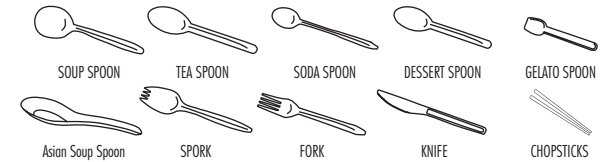

UTENSILS CONT.

Material Plastic PS, Translucent Plastic PP
Weight Medium, Medium-Heavy, Heavy, Extra Heavy
Colors White, Black, Blue, Green, Orange, Pink, Red, Yellow and Special Order

Karat® utensils are made from premium plastic and are widely used for appetizers, soups, salads, entrees, dessert and more.

ITEM#	DESCRIPTION	WEIGHT	CASE DIMENSIONS				WEIGHT		PALLET CONFIGURATION			PACKAGING			UPC CODE
			LENGTH (INCHES)	WIDTH (INCHES)	HEIGHT (INCHES)	CASE CUBE (CU. FT)	GROSS WEIGHT (LBS)	NET WEIGHT (LBS)	CASES/ TIERS	TIERS/ PALLETS	PALLET CONFIG.	SLEEVES PER CASE	COUNT PER SLEEVE	CASE (PCS/ CASE)	
U2033 (Green)	PP Tea Spoon (Green)	Extra Heavy	12.75	8.38	8.25	0.53	10.00	9.24	18	7	126	10	100	1,000	815812015063
U2033 (Orange)	PP Tea Spoon (Orange)	Extra Heavy	13.25	8.38	8.25	0.53	10.00	9.24	18	7	126	10	100	1,000	815812011164
U2033 (Red)	PP Tea Spoon (Red)	Extra Heavy	12.88	8.38	8.25	0.53	10.00	8.80	18	7	126	10	100	1,000	815812015087
U2033 (Pink)	PP Tea Spoon (Pink)	Extra Heavy	12.00	8.50	8.13	0.53	10.00	9.24	18	7	126	10	100	1,000	815812015100
U2033W	PP Tea Spoon (White)	Extra Heavy	12.38	8.50	8.25	0.53	10.12	9.24	18	7	126	10	100	1,000	877183005432
U2040B	PS Fork - Bulk Pack (Black)	Medium	14.17	7.87	4.92	0.32	6.20	5.00	16	10	160	1	1,000	1,000	877183008204
U2040W	PS Fork - Bulk Pack (White)	Medium	14.17	7.87	4.92	0.32	6.20	5.00	16	10	160	1	1,000	1,000	877183008211
U2041B	PS Knife - Bulk Pack (Black)	Medium	11.02	6.69	6.69	0.29	6.20	5.00	20	9	180	1	1,000	1,000	877183008228
U2041W	PS Knife - Bulk Pack (White)	Medium	11.02	6.69	6.69	0.29	6.20	5.00	20	9	180	1	1,000	1,000	877183008235
U2042B	PS Soup Spoon - Bulk Pack (Black)	Medium	13.19	7.09	6.50	0.35	6.20	5.00	20	9	180	1	1,000	1,000	877183008242
U2042W	PS Soup Spoon - Bulk Pack (White)	Medium	13.19	7.09	6.50	0.35	6.20	5.00	20	6	180	1	1,000	1,000	877183008259
U2043B	PS Tea Spoon - Bulk Pack (Black)	Medium	13.78	7.68	6.69	0.41	6.20	5.00	18	6	108	1	1,000	1,000	877183008266
U2043W	PS Tea Spoon - Bulk Pack (White)	Medium	13.78	7.68	6.69	0.41	6.20	5.00	18	6	108	1	1,000	1,000	877183008273
U2050B	PS Fork - Bulk Pack (Black)	Medium Heavy	9.45	8.66	10.60	0.50	8.36	7.26	16	6	96	1	1,000	1,000	877183008280
U2050W	PS Fork - Bulk Pack (White)	Medium Heavy	9.45	8.66	10.60	0.50	8.36	7.26	16	6	96	1	1,000	1,000	877183008297
U2051B	PS Knife - Bulk Pack (Black)	Medium Heavy	12.99	7.48	7.48	0.42	8.58	7.48	18	7	126	1	1,000	1,000	877183008303
U2051W	PS Knife - Bulk Pack (White)	Medium Heavy	12.99	7.48	7.48	0.42	8.58	7.78	18	7	126	1	1,000	1,000	877183008310
U2052B	PS Soup Spoon - Bulk Pack (Black)	Medium Heavy	12.99	7.87	8.46	0.50	8.36	7.26	14	7	98	1	1,000	1,000	877183008327
U2052W	PS Soup Spoon - Bulk Pack (White)	Medium Heavy	12.99	7.87	8.46	0.50	8.36	7.26	14	7	98	1	1,000	1,000	877183008334
U2053B	PS Tea Spoon - Bulk Pack (Black)	Medium Heavy	12.99	9.06	8.66	0.59	8.36	7.26	16	7	112	1	1,000	1,000	877183008341