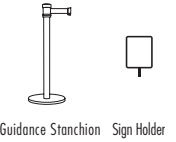

# GUIDANCE STANCHION

**Sizes** 38" steel, 78" Belt  
**Colors** Silver or Black steel, Black steel

Easily regulate foot trac for your business or event with Karat<sup>®</sup> 38" Guidance Stanchion in either black or silver steel. The 78" retractable polyester belt make it simple to setup or take down as needed. These Guidance Stanchions are the ideal line management solution and crowd barrier protection.

ITEM#	DESCRIPTION	CASE DIMENSIONS				WEIGHT		PALLET CONFIGURATION			PACKAGING				UPC CODE
		LENGTH (INCHES)	WIDTH (INCHES)	HEIGHT (INCHES)	CASE CUBE (CU. FT)	GROSS WEIGHT (LBS)	NET WEIGHT (LBS)	CASES/ TIERS	TIERS/ PALLETS	PALLET CONFIG.	COUNT PER SLEEVE	SLEEVES PER CASE	CASE (PCS/ CASE)	PIECE	
GS-GS3878B	Karat 38" Black Guidance Stanchion with 78" Black Retractable Belt	38.21	14.93	5.50	1.82	30.86	26.45	3	8	24	2	1	2	-	810009917458
GS-GS3878S	Karat 38" Silver Guidance Stanchions with 78" Black Retractable Belt	38.21	14.93	5.50	1.82	30.86	26.45	3	10	39	2	1	2	-	810009917571
GS-GSS01	Karat 8.5" x 11" Guidance Stanchion Sign Holder, Black	15.16	9.06	0.95	0.08	1.10	0.84	5	5	25	-	-	-	25	810009917724