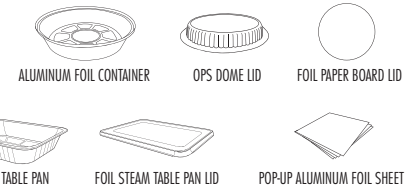

ALUMINUM PRODUCTS CONT.

Material Aluminum Foil

Size 7", 8", 9", 12" x 10.75", 12" x 1000', 18" x 500'

Designs Aluminum

Matching Lids Foil Paper Board Lid, Foil Steam Table Pan Lid, OPS Dome Lid

Maintain the moisture and temperature of your food with aluminum pans, containers, and foil. Aluminum containers are available in various sizes with matching foil laminated paper board lids and OPS dome lids. Steam table pans with matching lids are available in both full and half sizes with varying depths and a heavy-duty option to fit all of your catering and large to-go order needs. Aluminum pop-up sheets are available in regular or heavy-duty varieties and aluminum foil is sold by the roll to tackle multiple kitchen uses.