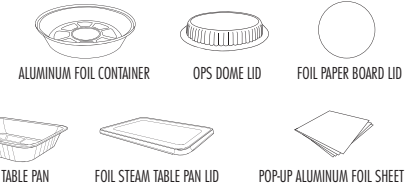

ALUMINUM PRODUCTS CONT.

Material Aluminum Foil

Size 7", 8", 9", 12" x 10.75", 12" x 1000', 18" x 500'

Designs Aluminum

Matching Lids Foil Paper Board Lid, Foil Steam Table Pan Lid, OPS Dome Lid

Maintain the moisture and temperature of your food with aluminum pans, containers, and foil. Aluminum containers are available in various sizes with matching foil laminated paper board lids and OPS dome lids. Steam table pans with matching lids are available in both full and half sizes with varying depths and a heavy-duty option to fit all of your catering and large to-go order needs. Aluminum pop-up sheets are available in regular or heavy-duty varieties and aluminum foil is sold by the roll to tackle multiple kitchen uses.