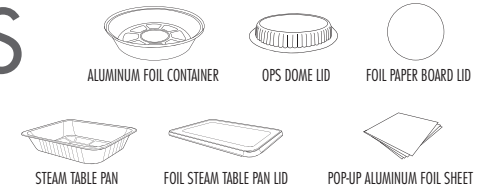

ALUMINUM PRODUCTS

Material Aluminum Foil

Size 7", 8", 9", 12" x 10.75", 12" x 1000', 18" x 500'

Designs Aluminum

Matching Lids Foil Paper Board Lid, Foil Steam Table Pan Lid, OPS Dome Lid

Maintain the moisture and temperature of your food with aluminum pans, containers, and foil. Aluminum containers are available in various sizes with matching foil laminated paper board lids and OPS dome lids. Steam table pans with matching lids are available in both full and half sizes with varying depths and a heavy-duty option to fit all of your catering and large to-go order needs. Aluminum pop-up sheets are available in regular or heavy-duty varieties and aluminum foil is sold by the roll to tackle multiple kitchen uses.

ALUMINUM PRODUCTS CONT.

Material Aluminum Foil

Size 7", 8", 9", 12" x 10.75", 12" x 1000', 18" x 500'

Designs Aluminum

Matching Lids Foil Paper Board Lid, Foil Steam Table Pan Lid, OPS Dome Lid

Maintain the moisture and temperature of your food with aluminum pans, containers, and foil. Aluminum containers are available in various sizes with matching foil laminated paper board lids and OPS dome lids. Steam table pans with matching lids are available in both full and half sizes with varying depths and a heavy-duty option to fit all of your catering and large to-go order needs. Aluminum pop-up sheets are available in regular or heavy-duty varieties and aluminum foil is sold by the roll to tackle multiple kitchen uses.