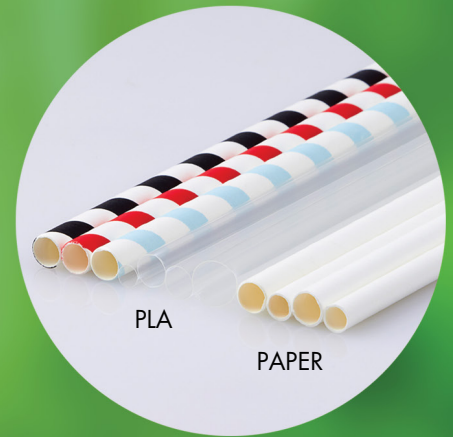

Karat earth®

ECO-FRIENDLY DISPOSABLE FOODSERVICE PRODUCTS

Select products are **CMA certified**.

✓NEW!

ECO-FRIENDLY PLA STRAWS AND PAPER STRAWS PERFECT REPLACEMENTS FOR *THE PLASTIC STRAW BANS*

Our eco-friendly PLA clear straws are individually wrapped and they are ideal for cold beverages (temp. below 140° F/ 60 °C). In addition to our PLA straws, our eco-friendly paper straws are made with BPA-free sturdy paper and are also individually wrapped. Both products are made with renewable resources that can be composted back into the earth as opposed to standard plastics derived from fossil fuels.

Whether you choose PLA or paper, these eco-friendly straws will surely make an impact on our environment!

ITEM#	DESCRIPTION	COLOR	WRAPPER	QUANTITY
KE-C9200	Karat Earth 9.5" PLA Jumbo Straw	Clear	Paper	4800 (16x300) pcs/case

FOR MORE INFORMATION, PLEASE CONTACT YOUR SALES REPRESENTATIVE.