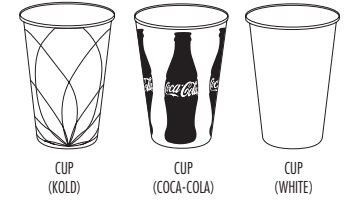

Our Karat[®] paper cold cups are made from premium paper and are double poly lined to prevent leaking. Paper cold cups are designed with a rolled rim for added strength. Karat paper cold cups are widely used at the water cooler, break room and restaurants for water, iced tea, fountain drinks and slushes. Karat paper cold cups are recyclable.