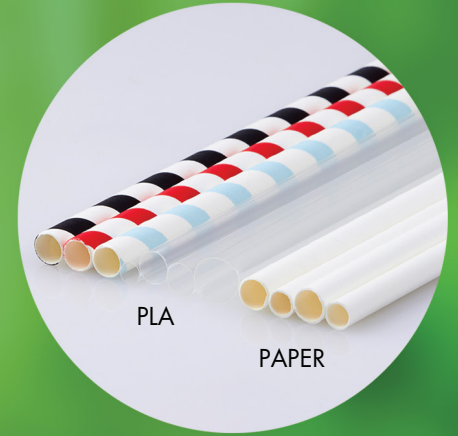

Karat earth®

ECO-FRIENDLY DISPOSABLE FOODSERVICE PRODUCTS

Select products are **CMA certified**.

✓NEW!

ECO-FRIENDLY PLA STRAWS AND PAPER STRAWS PERFECT REPLACEMENTS FOR *THE PLASTIC STRAW BANS*

Our eco-friendly PLA clear straws are individually wrapped and they are ideal for cold beverages (temp. below 140° F/ 60 °C). In addition to our PLA straws, our eco-friendly paper straws are made with BPA-free sturdy paper and are also individually wrapped. Both products are made with renewable resources that can be composted back into the earth as opposed to standard plastics derived from fossil fuels.

Whether you choose PLA or paper, these eco-friendly straws will surely make an impact on our environment!

ITEM#	DESCRIPTION	COLOR	WRAPPER	QUANTITY
KE-C9200	Karat Earth 9.5" PLA Jumbo Straw	Clear	Paper	4800 (16x300) pcs/case

FOR MORE INFORMATION, PLEASE CONTACT YOUR SALES REPRESENTATIVE.