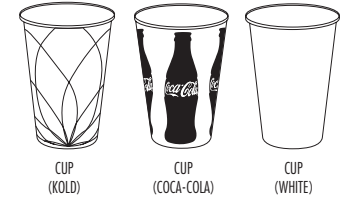

# PAPER COLD CUPS

**Custom Printing Available**  
**Order Minimum** Offset: 30k Pcs/Size | Flexo: 100K Pcs/Size  
**Lead Time** 10-12 Weeks  
 One Time Set-up Fee Applies

**Material** Double Poly Paper (Cup), Clear Plastic PET or Plastic PS (Lid)  
**Sizes** 9 oz., 12 oz., 16 oz., 22 oz., 32 oz., 44 oz.  
**Designs** White or Custom Print  
**Matching Lids** Flat Lid & Dome Lid

Our Karat<sup>®</sup> paper cold cups are made from premium paper and are double poly lined to prevent leaking. Paper cold cups are designed with a rolled rim for added strength. Karat paper cold cups are widely used at the water cooler, break room and restaurants for water, iced tea, fountain drinks and slushes. Karat paper cold cups are recyclable.