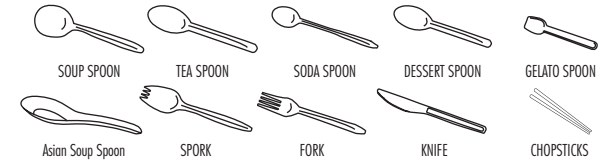

UTENSILS

Material Plastic PS, Translucent Plastic PP
Weight Medium, Medium-Heavy, Heavy, Extra Heavy
Colors White, Black, Blue, Green, Orange, Pink, Purple, Red, Yellow and Special Order

Karat® utensils are made from premium plastic and are widely used for appetizers, soups, salads, entrees, dessert and more.