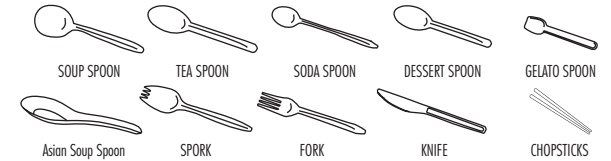

UTENSILS CONT.

Material Plastic PS, Translucent Plastic PP
Weight Medium, Medium-Heavy, Heavy, Extra Heavy
Colors White, Black, Blue, Green, Orange, Pink, Purple, Red, Yellow and Special Order

Karat® utensils are made from premium plastic and are widely used for appetizers, soups, salads, entrees, dessert and more.

ITEM#	DESCRIPTION	WEIGHT	CASE DIMENSIONS				WEIGHT		PALLET CONFIGURATION			PACKAGING			UPC CODE
			LENGTH (INCHES)	WIDTH (INCHES)	HEIGHT (INCHES)	CASE CUBE (CU. FT)	GROSS WEIGHT (LBS)	NET WEIGHT (LBS)	CASES/ TIERS	TIERS/ PALLETS	PALLET CONFIG.	SLEEVES PER CASE	COUNT PER SLEEVE	CASE (PCS/ CASE)	
U2011B	PP Knife - Bulk Pack (Black)	Medium Heavy	11.00	7.00	8.50	0.37	7.70	7.04	24	7	168	1	1,000	1,000	815812017999
U2011W	PP Knife - Bulk Pack (White)	Medium Heavy	11.50	6.75	8.25	0.37	7.70	7.04	24	7	168	1	1,000	1,000	815812018019
U2013B	PP Tea Spoon - Bulk Pack (Black)	Medium Heavy	16.00	8.63	6.38	0.48	7.92	7.04	14	8	112	1	1,000	1,000	815812018033
U2013W	PP Tea Spoon - Bulk Pack (White)	Medium Heavy	16.00	8.50	6.38	0.48	7.92	7.04	15	8	120	1	1,000	1,000	815812018057
U2015B	PP Asian Soup Spoon (Black)	Medium Heavy	11.61	6.30	10.03	0.42	8.16	7.50	24	6	144	10	100	1,000	810009915430
U2015W	PP Asian Soup Spoon (White)	Medium Heavy	11.61	6.30	10.03	0.42	8.16	7.50	24	6	144	10	100	1,000	810009915447
U2020B	PS Fork (Black)	Extra Heavy	14.50	9.75	8.25	0.67	11.44	10.56	12	7	84	10	100	1,000	877183004213
U2020C	PS Fork (Clear)	Extra Heavy	14.50	9.75	8.25	0.67	11.44	10.56	12	7	84	10	100	1,000	815812011812
U2020W	PS Fork (White)	Extra Heavy	14.50	9.75	8.25	0.67	11.44	10.56	12	7	84	10	100	1,000	877183000697
U2021B	PS Knife (Black)	Extra Heavy	13.00	7.75	8.25	0.48	12.54	11.66	18	7	126	10	100	1,000	877183004237
U2021C	PS Knife (Clear)	Extra Heavy	13.00	7.75	8.25	0.48	12.54	11.66	18	7	126	10	100	1,000	815812011836
U2021W	PS Knife (White)	Extra Heavy	13.00	7.75	8.25	0.48	12.54	11.66	18	7	126	10	100	1,000	877183000710
U2022B	PS Soup Spoon (Black)	Extra Heavy	12.25	7.25	10.38	0.49	10.12	9.24	20	5	100	10	100	1,000	877183004251
U2022W	PS Soup Spoon (White)	Extra Heavy	12.25	7.25	10.38	0.49	10.12	9.24	20	5	100	10	100	1,000	877183004091
U2023B	PS Tea Spoon (Black)	Extra Heavy	13.38	8.63	9.50	0.63	12.76	11.66	18	6	108	10	100	1,000	877183004275
U2023C	PS Tea Spoon (Clear)	Extra Heavy	13.38	8.75	9.25	0.63	12.76	11.66	18	6	108	10	100	1,000	815812011850
U2023W	PS Tea Spoon (White)	Extra Heavy	13.25	8.75	9.50	0.63	12.76	11.66	18	6	108	10	100	1,000	877183001151
U2030B	PP Fork (Black)	Extra Heavy	13.25	9.50	7.75	0.56	10.56	9.24	12	7	84	100	10	1,000	877183005364
U2030 (Orange)	PP Fork (Orange)	Extra Heavy	12.88	9.63	7.75	0.56	10.56	9.24	18	7	126	10	100	1,000	815812011140
U2030W	PP Fork (White)	Extra Heavy	15.13	10.88	8.00	0.56	10.56	9.90	12	7	84	10	100	1,000	877183005371