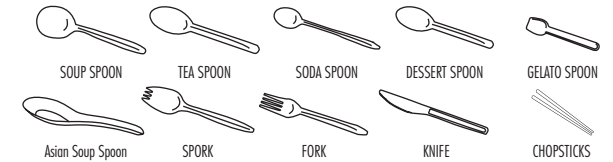

UTENSILS CONT.

Material Plastic PS, Translucent Plastic PP
Weight Medium, Medium-Heavy, Heavy, Extra Heavy
Colors White, Black, Blue, Green, Orange, Pink, Purple, Red, Yellow and Special Order

Karat® utensils are made from premium plastic and are widely used for appetizers, soups, salads, entrees, dessert and more.

ITEM#	DESCRIPTION	WEIGHT	CASE DIMENSIONS				WEIGHT		PALLET CONFIGURATION			PACKAGING			UPC CODE
			LENGTH (INCHES)	WIDTH (INCHES)	HEIGHT (INCHES)	CASE CUBE (CU. FT)	GROSS WEIGHT (LBS)	NET WEIGHT (LBS)	CASES/ TIERS	TIERS/ PALLETS	PALLET CONFIG.	SLEEVES PER CASE	COUNT PER SLEEVE	CASE (PCS/ CASE)	
U3532W	Wrapped PP Soup Spoon - Bulk Pack (White)	Heavy	13.20	9.00	11.00	0.76	10.80	9.92	15	7	105	1	1,000	1,000	815812019986
U3533B	Wrapped PP Tea Spoon - Bulk Pack (Black)	Heavy	12.99	9.06	8.66	0.59	10.36	9.26	15	6	90	1	1,000	1,000	810009917328
U3533W	Wrapped PP Tea Spoon - Bulk Pack (White)	Heavy	12.99	9.06	8.66	0.59	10.36	9.26	15	6	90	1	1,000	1,000	810009917335
U4000 (PKPU)	PP Color Changing Tea Spoons (Pink to Purple)	Medium	12.01	8.86	8.86	0.55	5.94	5.50	15	5	75	100	10	1,000	814756029884
U4000 (YLGE)	PP Color Changing Tea Spoons (Yellow to Green)	Medium	12.01	8.86	8.86	0.55	5.94	5.50	15	5	75	100	10	1,000	814756029907
U4000 (YLOR)	PP Color Changing Tea Spoons (Yellow to Orange)	Medium	12.01	8.86	8.86	0.55	5.94	5.50	15	5	75	100	10	1,000	814756029891
U9000	9" Bamboo Chopsticks (Stock Print "Bamboo")	TBA	11.4	9.8	16.4	1.06	17.6	16.5	16	4	64	50	20	1,000	814756020881
U9001	9" Bamboo Chopsticks (Stock Print "Dynasty")	TBA	11.4	9.8	16.4	1.06	17.6	16.5	16	4	64	50	20	1,000	814756020973
U9050	9" Bamboo Chopsticks (White)	TBA	11.4	9.8	16.4	1.06	20.50	19.54	16	4	64	50	20	1,000	814756022601