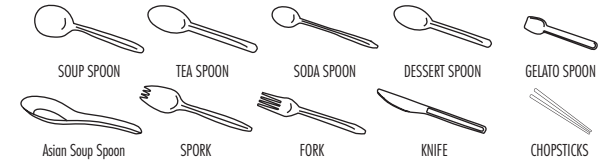

UTENSILS CONT.

Material Plastic PS, Translucent Plastic PP
Weight Medium, Medium-Heavy, Heavy, Extra Heavy
Colors White, Black, Blue, Green, Orange, Pink, Purple, Red, Yellow and Special Order

Karat® utensils are made from premium plastic and are widely used for appetizers, soups, salads, entrees, dessert and more.

ITEM#	DESCRIPTION	WEIGHT	CASE DIMENSIONS				WEIGHT		PALLET CONFIGURATION			PACKAGING			UPC CODE
			LENGTH (INCHES)	WIDTH (INCHES)	HEIGHT (INCHES)	CASE CUBE (CU. FT)	GROSS WEIGHT (LBS)	NET WEIGHT (LBS)	CASES/ TIERS	TIERS/ PALLETS	PALLET CONFIG.	SLEEVES PER CASE	COUNT PER SLEEVE	CASE (PCS/ CASE)	
U2031B	PP Utensils Knife (Black)	Extra Heavy	13.50	7.50	8.00	0.47	11.66	10.12	18	7	126	10	100	1,000	877183005388
U2031 (Orange)	PP Knife (Orange)	Extra Heavy	13.50	7.50	8.00	0.47	11.66	10.12	18	7	126	10	100	1,000	815812017937
U2031W	PP Knife (White)	Extra Heavy	13.00	8.25	7.50	0.47	13.64	12.76	18	7	126	10	100	1,000	877183005395
U2032B	PP Utensils Soup Spoon - Bulk Pack (Black)	Extra Heavy	12.50	8.25	10.00	0.60	10.78	9.90	18	6	108	10	100	1,000	877183005401
U2032W	PP Soup Spoon (White)	Extra Heavy	12.50	8.25	10.00	0.60	10.78	9.90	18	6	108	10	100	1,000	877183005418
U2033B	PP Utensils Tea Spoon (Black)	Extra Heavy	12.75	8.50	8.25	0.53	10.00	8.80	18	7	126	10	100	1,000	877183005425
U2033 (Green)	PP Tea Spoon (Green)	Extra Heavy	12.75	8.38	8.25	0.53	10.00	9.24	18	7	126	10	100	1,000	815812015063
U2033 (Orange)	PP Tea Spoon (Orange)	Extra Heavy	13.25	8.38	8.25	0.53	10.00	9.24	18	7	126	10	100	1,000	815812011164
U2033 (Red)	PP Tea Spoon (Red)	Extra Heavy	12.88	8.38	8.25	0.53	10.00	8.80	18	7	126	10	100	1,000	815812015087
U2033 (Pink)	PP Tea Spoon (Pink)	Extra Heavy	12.00	8.50	8.13	0.53	10.00	9.24	18	7	126	10	100	1,000	815812015100
U2033W	PP Tea Spoon (White)	Extra Heavy	12.38	8.50	8.25	0.53	10.12	9.24	18	7	126	10	100	1,000	877183005432
U2040B	PS Fork - Bulk Pack (Black)	Medium	14.17	7.87	4.92	0.32	6.20	5.00	16	10	160	1	1,000	1,000	877183008204
U2040W	PS Fork - Bulk Pack (White)	Medium	14.17	7.87	4.92	0.32	6.20	5.00	16	10	160	1	1,000	1,000	877183008211
U2041B	PS Knife - Bulk Pack (Black)	Medium	11.02	6.69	6.69	0.29	6.20	5.00	20	9	180	1	1,000	1,000	877183008228
U2041W	PS Knife - Bulk Pack (White)	Medium	11.02	6.69	6.69	0.29	6.20	5.00	20	9	180	1	1,000	1,000	877183008235
U2042B	PS Soup Spoon - Bulk Pack (Black)	Medium	13.19	7.09	6.50	0.35	6.20	5.00	20	9	180	1	1,000	1,000	877183008242
U2042W	PS Soup Spoon - Bulk Pack (White)	Medium	13.19	7.09	6.50	0.35	6.20	5.00	20	6	180	1	1,000	1,000	877183008259
U2043B	PS Tea Spoon - Bulk Pack (Black)	Medium	13.78	7.68	6.69	0.41	6.20	5.00	18	6	108	1	1,000	1,000	877183008266
U2043W	PS Tea Spoon - Bulk Pack (White)	Medium	13.78	7.68	6.69	0.41	6.20	5.00	18	6	108	1	1,000	1,000	877183008273
U2050B	PS Fork - Bulk Pack (Black)	Medium Heavy	9.45	8.66	10.60	0.50	8.36	7.26	16	6	96	1	1,000	1,000	877183008280