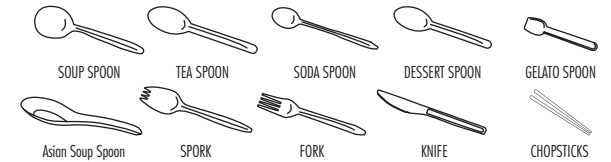

UTENSILS CONT.

Material Plastic PS, Translucent Plastic PP
Weight Medium, Medium-Heavy, Heavy, Extra Heavy
Colors White, Black, Blue, Green, Orange, Pink, Purple, Red, Yellow and Special Order

Karat® utensils are made from premium plastic and are widely used for appetizers, soups, salads, entrees, dessert and more.

ITEM#	DESCRIPTION	WEIGHT	CASE DIMENSIONS				WEIGHT		PALLET CONFIGURATION			PACKAGING			UPC CODE
			LENGTH (INCHES)	WIDTH (INCHES)	HEIGHT (INCHES)	CASE CUBE (CU. FT)	GROSS WEIGHT (LBS)	NET WEIGHT (LBS)	CASES/ TIERS	TIERS/ PALLETS	PALLET CONFIG.	SLEEVES PER CASE	COUNT PER SLEEVE	CASE (PCS/ CASE)	
U2400 (Rainbow)	PS Gelato Spoons (Mixed)	TBA	10.00	8.00	8.75	0.58	6.16	5.28	20	5	100	4	500	2,000	815812012123
U2450W	PS Tasting Spoons (White)	Heavy	15.56	8.27	9.45	0.70	9.24	7.92	15	6	90	8	500	4,000	877183006644
U2450 (Pink)	PS Tasting Spoons (Pink)	Heavy	15.56	8.27	9.45	0.70	9.24	7.92	15	6	90	8	500	4,000	877183007269
U3020B	PS Fork - Bulk Pack (Black)	Heavy	20.47	9.45	5.51	0.62	11.46	10.58	12	7	84	1	1,000	1,000	815812019658
U3021B	PS Knife - Bulk Pack (Black)	Heavy	12.99	7.87	7.28	0.43	12.57	11.46	18	7	126	1	1,000	1,000	815812019672
U3022B	PS Soup Spoon - Bulk Pack (Black)	Heavy	14.17	7.87	1.48	0.10	10.14	9.26	18	7	126	1	1,000	1,000	815812019696
U3023B	PS Tea Spoon - Bulk Pack (Black)	Heavy	15.50	9.75	7.00	0.61	12.10	11.22	12	7	84	1	1,000	1,000	815812019719
U3520B	Wrapped PS Fork - Bulk Pack (Black)	Heavy	15.13	10.50	9.50	0.87	11.68	10.58	12	6	72	1	1,000	1,000	815812019764
U3520W	Wrapped PS Fork - Bulk Pack (White)	Heavy	15.13	10.50	9.50	0.64	12.57	11.46	12	6	72	1	1,000	1,000	815812019788
U3521B	Wrapped PS Knife - Bulk Pack (Black)	Heavy	13.75	8.50	9.50	0.64	12.57	11.46	15	6	72	1	1,000	1,000	815812019801
U3521W	Wrapped PS Knife - Bulk Pack (White)	Heavy	13.75	8.50	9.50	0.64	12.57	11.46	12	6	72	1	1,000	1,000	815812019825
U3522B	Wrapped PS Soup Spoon - Bulk Pack (Black)	Heavy	12.99	9.06	10.83	0.74	10.14	9.26	15	6	90	1	1,000	1,000	815812019849
U3522W	Wrapped PS Soup Spoon - Bulk Pack (White)	Heavy	12.99	9.06	10.86	0.74	10.14	9.26	15	6	90	1	1,000	1,000	815812019863
U3523B	Wrapped PS Tea Spoon - Bulk Pack (Black)	Extra Heavy	14.17	9.84	10.43	0.8416	12.54	11.66	12	5	60	1	1,000	1,000	814756022120
U3523W	Wrapped PS Tea Spoon - Bulk Pack (White)	Extra Heavy	14.17	9.84	10.43	0.84	12.54	11.66	12	5	60	1	1000	1,000	814756022137
U3530B	Wrapped PP Fork - Bulk Pack (Black)	Heavy	15.00	11.00	10.00	0.95	11.02	9.92	11	6	66	1	1,000	1,000	815812019887
U3530W	Wrapped PP Fork - Bulk Pack (White)	Heavy	15.00	11.00	10.00	0.95	11.02	9.92	11	6	66	1	1,000	1,000	815812019900
U3531B	Wrapped PP Knife - Bulk Pack (Black)	Heavy	13.75	8.75	9.25	0.64	13.89	12.79	12	6	72	1	1,000	1,000	815812019924
U3531W	Wrapped PP Knife - Bulk Pack (White)	Heavy	13.75	8.75	9.25	0.64	13.89	12.79	12	6	72	1	1,000	1,000	815812019948
U3532B	Wrapped PP Soup Spoon - Bulk Pack (Black)	Heavy	13.20	9.00	11.00	0.76	10.80	9.92	15	7	105	1	1,000	1,000	815812019962