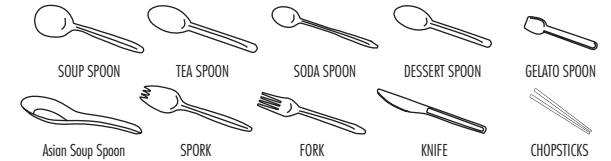

UTENSILS CONT.

Material Plastic PS, Translucent Plastic PP
Weight Medium, Medium-Heavy, Heavy, Extra Heavy
Colors White, Black, Blue, Green, Orange, Pink, Purple, Red, Yellow and Special Order

Karat® utensils are made from premium plastic and are widely used for appetizers, soups, salads, entrees, dessert and more.

ITEM#	DESCRIPTION	WEIGHT	CASE DIMENSIONS				WEIGHT		PALLET CONFIGURATION			PACKAGING			UPC CODE
			LENGTH (INCHES)	WIDTH (INCHES)	HEIGHT (INCHES)	CASE CUBE (CU. FT)	GROSS WEIGHT (LBS)	NET WEIGHT (LBS)	CASES/ TIERS	TIERS/ PALLETS	PALLET CONFIG.	SLEEVES PER CASE	COUNT PER SLEEVE	CASE (PCS/ CASE)	
U2050W	PS Fork - Bulk Pack (White)	Medium Heavy	9.45	8.66	10.60	0.50	8.36	7.26	16	6	96	1	1,000	1,000	877183008297
U2051B	PS Knife - Bulk Pack (Black)	Medium Heavy	12.99	7.48	7.48	0.42	8.58	7.48	18	7	126	1	1,000	1,000	877183008303
U2051W	PS Knife - Bulk Pack (White)	Medium Heavy	12.99	7.48	7.48	0.42	8.58	7.78	18	7	126	1	1,000	1,000	877183008310
U2052B	PS Soup Spoon - Bulk Pack (Black)	Medium Heavy	12.99	7.87	8.46	0.50	8.36	7.26	14	7	98	1	1,000	1,000	877183008327
U2052W	PS Soup Spoon - Bulk Pack (White)	Medium Heavy	12.99	7.87	8.46	0.50	8.36	7.26	14	7	98	1	1,000	1,000	877183008334
U2053B	PS Tea Spoon - Bulk Pack (Black)	Medium Heavy	12.99	9.06	8.66	0.59	8.36	7.26	16	7	112	1	1,000	1,000	877183008341
U2053W	PS Tea Spoon - Bulk Pack (White)	Medium Heavy	12.99	9.06	8.66	0.59	8.36	7.26	16	7	112	1	1,000	1,000	877183008358
U2060B	PP Premium Fork (Black)	Premium Extra Heavy	15.35	10.83	8.86	0.84	13.45	12.35	10	6	60	10	100	1,000	814756024575
U2060W	PP Premium Fork (White)	Premium Extra Heavy	15.35	10.83	8.86	0.85	13.45	12.35	10	6	60	10	100	1,000	814756024582
U2061B	PP Premium Knife (Black)	Premium Extra Heavy	16.14	7.87	9.06	0.66	14.77	13.67	15	6	90	10	100	1,000	814756024599
U2061W	PP Premium Knife (White)	Premium Extra Heavy	16.14	7.87	9.06	0.66	14.77	13.67	15	6	90	10	100	1,000	814756024605
U2063B	PP Premium Tea Spoon (Black)	Premium Extra Heavy	12.80	11.81	9.65	0.84	12.79	11.68	12	6	72	10	100	1,000	814756024612
U2063W	PP Premium Tea Spoon (White)	Premium Extra Heavy	12.80	11.81	9.65	0.84	12.79	11.68	12	6	72	10	100	1,000	814756024629
U2072B	PP Premium Soup Spoon (Black)	Premium Extra Heavy	13.81	10.62	11.18	0.95	14.33	13.40	15	5	98	10	100	1,000	814756029198
U2072W	PP Premium Soup Spoon (White)	Premium Extra Heavy	13.81	10.62	11.18	0.95	14.33	13.40	15	5	98	10	100	1,000	814756029198
U2100 (Blue)	PS Tea Spoons (Blue)	Heavy	13.00	8.50	8.25	0.55	8.36	7.26	18	7	126	10	100	1,000	877183000819
U2100 (Green)	PS Tea Spoons (Green)	Heavy	13.00	8.50	8.25	0.55	8.36	7.26	18	7	126	10	100	1,000	877183000833
U2100 (Orange)	PS Tea Spoons (Orange)	Heavy	13.00	8.50	8.25	0.55	8.36	7.26	18	7	126	10	100	1,000	877183000550
U2100 (Pink)	PS Tea Spoons (Pink)	Heavy	13.00	8.50	8.25	0.55	8.36	7.26	18	7	126	10	100	1,000	877183000857
U2100 (Purple)	PS Tea Spoons (Purple)	Heavy	13.00	8.50	8.25	0.55	8.36	7.26	18	7	126	10	100	1,000	877183000871