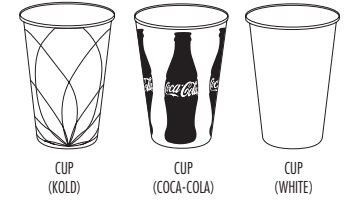

Our Karat[®] paper cold Cup are made from premium paper and are double poly lined to prevent leaking. Paper cold Cup are designed with a rolled rim for added strength. Karat paper cold Cup are widely used at the water cooler, break room and restaurants for water, iced tea, fountain drinks and slushes. Karat paper cold Cup are recyclable.