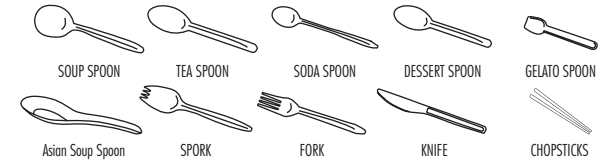

UTENSILS CONT.

Material Plastic PS, Translucent Plastic PP
Weight Medium, Medium-Heavy, Heavy, Extra Heavy
Colors White, Black, Blue, Green, Orange, Pink, Purple, Red, Yellow and Special Order

Karat® utensils are made from premium plastic and are widely used for appetizers, soups, salads, entrees, dessert and more.

ITEM#	DESCRIPTION	WEIGHT	CASE DIMENSIONS				WEIGHT		PALLET CONFIGURATION			PACKAGING			UPC CODE
			LENGTH (INCHES)	WIDTH (INCHES)	HEIGHT (INCHES)	CASE CUBE (CU. FT)	GROSS WEIGHT (LBS)	NET WEIGHT (LBS)	CASES/ TIERS	TIERS/ PALLETS	PALLET CONFIG.	SLEEVES PER CASE	COUNT PER SLEEVE	CASE (PCS/ CASE)	
U2013B	PP Tea Spoon - Bulk Pack (Black)	Medium Heavy	16.00	8.63	6.38	0.48	7.92	7.04	14	8	112	1	1,000	1,000	815812018033
U2013W	PP Tea Spoon - Bulk Pack (White)	Medium Heavy	16.00	8.50	6.38	0.48	7.92	7.04	15	8	120	1	1,000	1,000	815812018057
U2015B	PP Asian Soup Spoon (Black)	Medium Heavy	11.61	6.30	10.03	0.42	8.16	7.50	24	6	144	10	100	1,000	810009915430
U2015W	PP Asian Soup Spoon (White)	Medium Heavy	11.61	6.30	10.03	0.42	8.16	7.50	24	6	144	10	100	1,000	810009915447
U2020B	PS Fork (Black)	Extra Heavy	14.50	9.75	8.25	0.67	11.44	10.56	12	7	84	10	100	1,000	877183004213
U2020C	PS Fork (Clear)	Extra Heavy	14.50	9.75	8.25	0.67	11.44	10.56	12	7	84	10	100	1,000	815812011812
U2020W	PS Fork (White)	Extra Heavy	14.50	9.75	8.25	0.67	11.44	10.56	12	7	84	10	100	1,000	877183000697
U2021B	PS Knife (Black)	Extra Heavy	13.00	7.75	8.25	0.48	12.54	11.66	18	7	126	10	100	1,000	877183004237
U2021C	PS Knife (Clear)	Extra Heavy	13.00	7.75	8.25	0.48	12.54	11.66	18	7	126	10	100	1,000	815812011836
U2021W	PS Knife (White)	Extra Heavy	13.00	7.75	8.25	0.48	12.54	11.66	18	7	126	10	100	1,000	877183000710
U2022B	PS Soup Spoon (Black)	Extra Heavy	12.25	7.25	10.38	0.49	10.12	9.24	20	5	100	10	100	1,000	877183004251
U2022W	PS Soup Spoon (White)	Extra Heavy	12.25	7.25	10.38	0.49	10.12	9.24	20	5	100	10	100	1,000	877183004091
U2023B	PS Tea Spoon (Black)	Extra Heavy	13.38	8.63	9.50	0.63	12.76	11.66	18	6	108	10	100	1,000	877183004275
U2023C	PS Tea Spoon (Clear)	Extra Heavy	13.38	8.75	9.25	0.63	12.76	11.66	18	6	108	10	100	1,000	815812011850
U2023W	PS Tea Spoon (White)	Extra Heavy	13.25	8.75	9.50	0.63	12.76	11.66	18	6	108	10	100	1,000	877183001151
U2030B	PP Fork (Black)	Extra Heavy	13.25	9.50	7.75	0.56	10.56	9.24	12	7	84	100	10	1,000	877183005364
U2030 (Orange)	PP Fork (Orange)	Extra Heavy	12.88	9.63	7.75	0.56	10.56	9.24	18	7	126	10	100	1,000	815812011140
U2030W	PP Fork (White)	Extra Heavy	15.13	10.88	8.00	0.56	10.56	9.90	12	7	84	10	100	1,000	877183005371
U2031B	PP Utensils Knife (Black)	Extra Heavy	13.50	7.50	8.00	0.47	11.66	10.12	18	7	126	10	100	1,000	877183005388
U2031 (Orange)	PP Knife (Orange)	Extra Heavy	13.50	7.50	8.00	0.47	11.66	10.12	18	7	126	10	100	1,000	815812017937