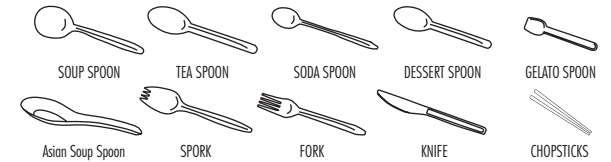

UTENSILS CONT.

Material Plastic PS, Translucent Plastic PP
Weight Medium, Medium-Heavy, Heavy, Extra Heavy
Colors White, Black, Blue, Green, Orange, Pink, Purple, Red, Yellow and Special Order

Karat® utensils are made from premium plastic and are widely used for appetizers, soups, salads, entrees, dessert and more.

ITEM#	DESCRIPTION	WEIGHT	CASE DIMENSIONS				WEIGHT		PALLET CONFIGURATION			PACKAGING			UPC CODE
			LENGTH (INCHES)	WIDTH (INCHES)	HEIGHT (INCHES)	CASE CUBE (CU. FT)	GROSS WEIGHT (LBS)	NET WEIGHT (LBS)	CASES/TIERS	TIERS/PALLETS	PALLET CONFIG.	SLEEVES PER CASE	COUNT PER SLEEVE	CASE (PCS/CASE)	
U4000 (YLGE)	PP Color Changing Tea Spoons (Yellow to Green)	Medium	12.01	8.86	8.86	0.55	5.94	5.50	15	5	75	100	10	1,000	814756029907
U4000 (YLOR)	PP Color Changing Tea Spoons (Yellow to Orange)	Medium	12.01	8.86	8.86	0.55	5.94	5.50	15	5	75	100	10	1,000	814756029891
U9000	9" Bamboo Chopsticks (Stock Print "Bamboo")	TBA	11.4	9.8	16.4	1.06	17.6	16.5	16	4	64	50	20	1,000	814756020881
U9001	9" Bamboo Chopsticks (Stock Print "Dynasty")	TBA	11.4	9.8	16.4	1.06	17.6	16.5	16	4	64	50	20	1,000	814756020973
U9050	9" Bamboo Chopsticks (White)	TBA	11.4	9.8	16.4	1.06	20.50	19.54	16	4	64	50	20	1,000	814756022601