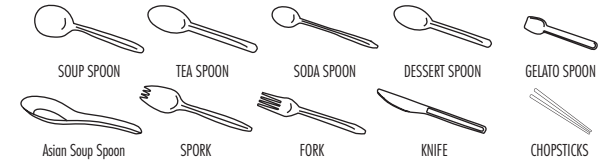

UTENSILS

Material Plastic PS, Translucent Plastic PP
Weight Medium, Medium-Heavy, Heavy, Extra Heavy
Colors White, Black, Blue, Green, Orange, Pink, Purple, Red, Yellow and Special Order

Karat[®] utensils are made from premium plastic and are widely used for appetizers, soups, salads, entrees, dessert and more.