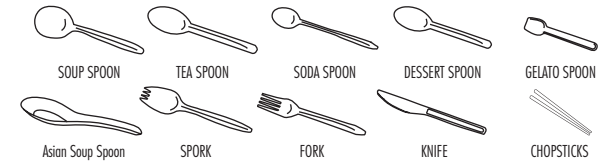

UTENSILS CONT.

Material Plastic PS, Translucent Plastic PP
Weight Medium, Medium-Heavy, Heavy, Extra Heavy
Colors White, Black, Blue, Green, Orange, Pink, Purple, Red, Yellow and Special Order

Karat® utensils are made from premium plastic and are widely used for appetizers, soups, salads, entrees, dessert and more.

ITEM#	DESCRIPTION	WEIGHT	CASE DIMENSIONS				WEIGHT		PALLET CONFIGURATION			PACKAGING			UPC CODE
			LENGTH (INCHES)	WIDTH (INCHES)	HEIGHT (INCHES)	CASE CUBE (CU. FT)	GROSS WEIGHT (LBS)	NET WEIGHT (LBS)	CASES/ TIERS	TIERS/ PALLETS	PALLET CONFIG.	SLEEVES PER CASE	COUNT PER SLEEVE	CASE (PCS/ CASE)	
U2100 (Rainbow)	PS Tea Spoons (Mixed)	Heavy	13.00	8.50	8.25	0.55	8.36	7.26	18	7	126	10	100	1,000	877183001830
U2200B	PS Cutlery Kit (Black)	Heavy	17.00	8.25	11.63	0.95	11.00	7.59	12	5	60	1	250	250	815812015209
U2202B	PP Cutlery Kits w/Salt and Pepper (Black)	Medium Heavy	15.35	7.08	12.59	0.79	7.90	5.29	15	4	60	1	250	250	814756022465
U2202W	PP Cutlery Kits w/Salt and Pepper (White)	Medium Heavy	15.35	7.08	12.59	0.79	7.90	5.29	15	4	60	1	250	250	814756022472
U2203B	PP Cutlery Kits w/Salt and Pepper (Black)	Heavy	18.11	8.07	12.40	1.05	11.68	9.42	12	5	60	1	250	250	814756022489
U2203W	PP Cutlery Kits w/Salt and Pepper (White)	Heavy	18.11	8.07	12.40	1.05	11.68	9.42	12	5	60	1	250	250	814756022496
U2204B	PS Cutlery Kits w/Salt and Pepper (Black)	Heavy	18.11	7.87	10.43	0.86	10.58	8.49	12	5	60	1	250	250	814756022502
U2204W	PS Cutlery Kits w/Salt and Pepper (White)	Heavy	18.11	7.87	10.43	0.86	10.58	8.49	12	5	60	1	250	250	814756022519
U2205 (Orange)	PP Soda Spoon (Orange)	Heavy	16.25	9.38	8.00	0.73	9.92	9.03	12	7	84	10	120	1,000	815812011072
U2205 (Red)	PP Soda Spoon (Red)	Heavy	16.25	9.38	8.00	0.73	9.92	9.03	12	7	84	10	120	1,000	815812011096
U2205 (White)	PP Soda Spoon (White)	Heavy	16.00	9.38	7.75	0.73	9.92	9.03	12	7	84	10	120	1,000	815812011058
U2206B	PP Cutlery Kits w/Fork, 1-ply Napkin (Black)	Heavy	14.17	7.87	13.78	0.89	8.05	4.96	15	4	60	1	500	500	810009917281
U2207B	PP Cutlery Kits w/Knife, Fork, 1-ply Napkin (Black)	Heavy	18.11	8.07	13.39	1.13	14.44	11.35	10	7	70	1	500	500	810009917298
U2208B	PS Cutlery Kits w/Knife, Fork, 1-ply Napkin, Salt, Pepper (Black)	Heavy	11.42	8.27	10.24	0.56	7.70	5.50	20	6	120	1	250	250	810009917359
U2209W	PP Cutlery Kits w/Knife, Fork, Tea Spoon, 1-ply Napkin, Salt, Pepper (White)	Medium	16.54	7.28	8.66	0.60	6.61	5.53	15	7	105	1	250	250	810009916895
U2210W	PP Spork (White)	Medium	11.50	8.00	7.88	0.48	6.20	5.30	20	7	140	10	100	1,000	815812011119
U2400 (Rainbow)	PS Gelato Spoons (Mixed)	TBA	10.00	8.00	8.75	0.58	6.16	5.28	20	5	100	4	500	2,000	815812012123
U2450W	PS Tasting Spoons (White)	Heavy	15.56	8.27	9.45	0.70	9.24	7.92	15	6	90	8	500	4,000	877183006644
U2450 (Pink)	PS Tasting Spoons (Pink)	Heavy	15.56	8.27	9.45	0.70	9.24	7.92	15	6	90	8	500	4,000	877183007269
U3020B	PS Fork - Bulk Pack (Black)	Heavy	20.47	9.45	5.51	0.62	11.46	10.58	12	7	84	1	1,000	1,000	815812019658